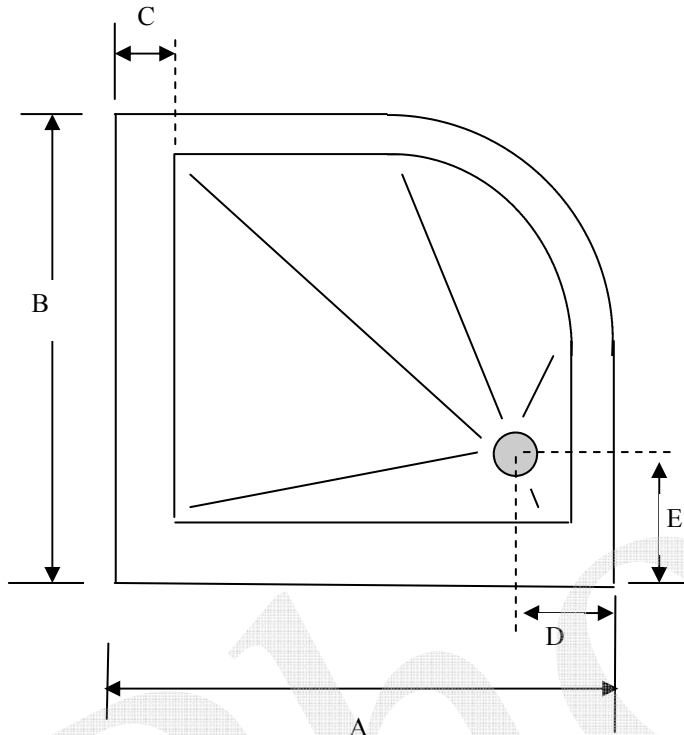

Quadrant Shower Trays

Shower tray sizes

Shower tray sizes	A	B	C	D	E
800 x 800	800	800	70	230	230
900 x 900	900	900	70	230	230
1000 x 1000	1000	1000	70	230	230

All shower trays are 40mm high

All shower trays have a 55° radius

All measurements are shown in mm
All the waste holes are 90mm in diameter