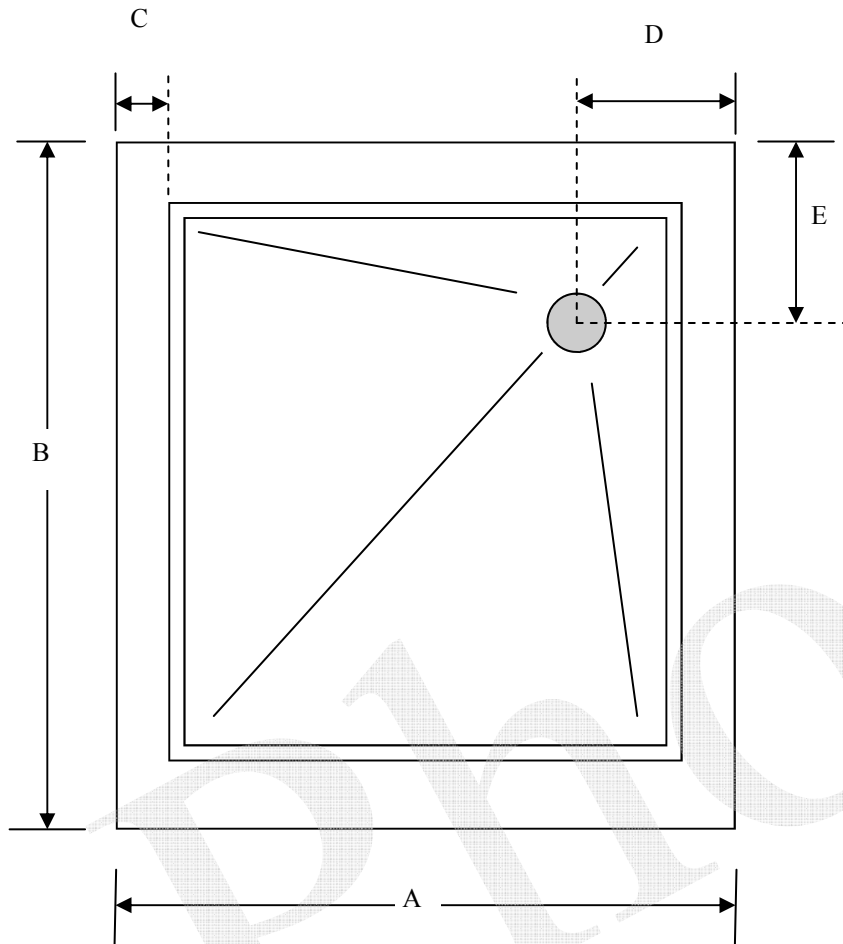

# Square Shower Trays

Shower tray sizes	A	B	C	D	E
700 X 700	700	700	70	230	230
760 X 760	760	760	70	230	230
800 X 800	800	800	70	230	230
900 X 900	900	900	70	230	230
1000X 1000	1000	1000	70	230	230

All shower trays are 40mm high

All measurements are shown in mm  
All the waste holes are 90mm in diameter