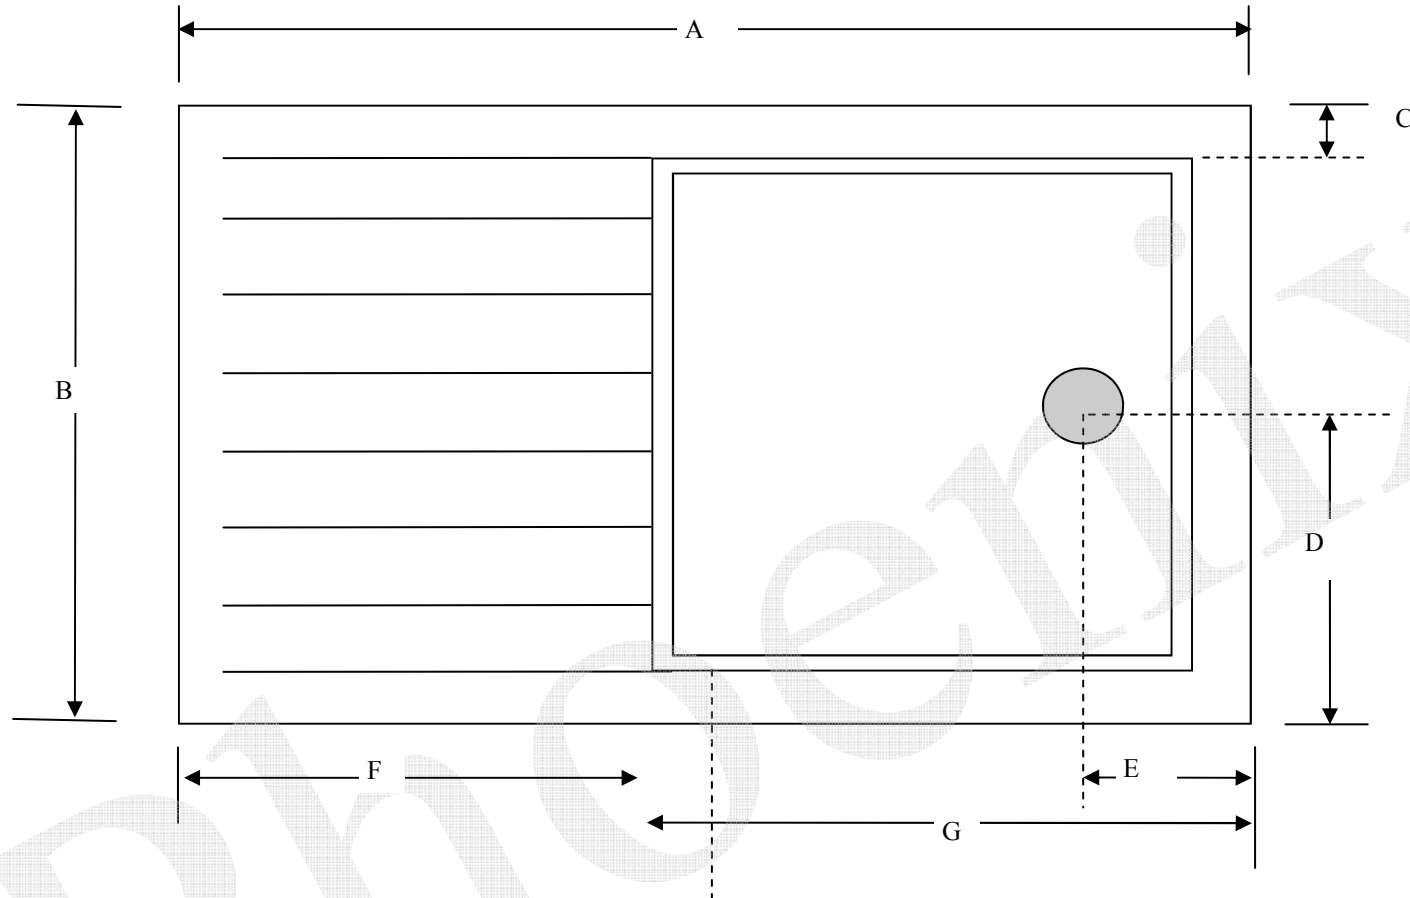

Walk-in Shower Trays

Shower tray sizes	A	B	C	D	E	F	G
1400 X 900	1400	900	70	450	180	590	810
1600 X 800	1600	800	70	400	180	680	920
1700 X 800	1700	800	70	400	180	680	1020

All shower trays are 40mm high

All measurements are shown in mm
All the waste holes are 90mm in diameter