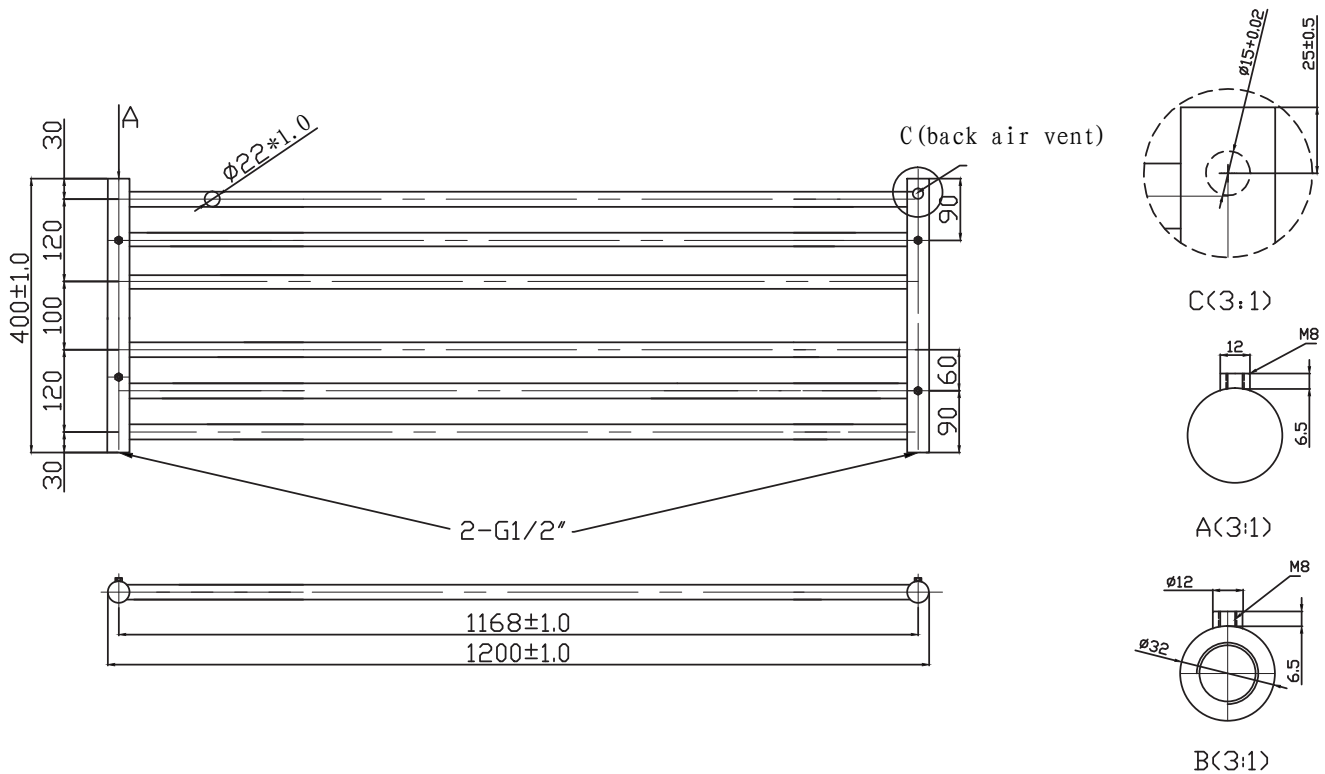

Phoenix

DESIGNED FOR YOU

Technical Data Sheet

Range: Radiators
 Type: Zonta
 Code: RA322
 Version/Date: v1 04/16

800 x 1200 Model shown

Information:

Height	Width	Pipe Centres	Wall to Pipe Centres	Watts	BTU's	Code
400	1200	1168	87	295	1007	RA322

Notes: Drawings may not be to scale. All dimensions in mm unless otherwise stated. Information correct at time of printing but subject to change at any time.