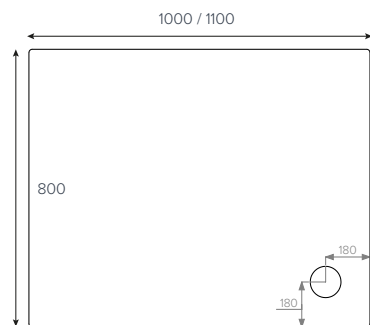

- Available in square, rectangle, quadrant and offset quadrant
- 39 size options
- Integrated 13mm tiling upstand option available
- 50mm waste outlet
- **JTAnti-Slip™** available
- 25 year guarantee

- JTULTRACAST®**
Square
- 700x700mm ■
 - 760x760mm ■
 - 800x800mm ■
 - 900x900mm ■
 - 1000x1000mm ■

- JTULTRACAST®**
Rectangle
- 900x700mm ■
 - 900x760mm ■
 - 900x800mm ■

- JTULTRACAST®**
Rectangle
- 1000x700mm ■
 - 1000x760mm ■
 - 1000x900mm ■

- JTULTRACAST®**
Rectangle
- 800x700mm
 - 1100x700mm
 - 1100x760mm

- JTULTRACAST®**
Rectangle
- 1000x800mm ■
 - 1100x800mm ■

- JTULTRACAST®**
Rectangle
- 1200x700mm ■
 - 1200x760mm ■
 - 1200x800mm ■
 - 1200x900mm ■
 - 1200x1000mm

JTULTRACAST®
Rectangle

- 1400x800mm
- 1400x900mm ■
- 1500x760mm
- 1600x800mm
- 1700x700mm

JTULTRACAST®
Quadrant

- 800x800mm ■
- 900x900mm ■
- 1000x1000mm ●

JTULTRACAST®
Offset Quadrant

- 900x760mm
- 900x800mm
- 1000x800mm
- 1200x800mm
- 1200x900mm

Key

- Available with Upstands
- Upstands only

We recommend these trays are installed
with a **JTFlow™** 50mm waste