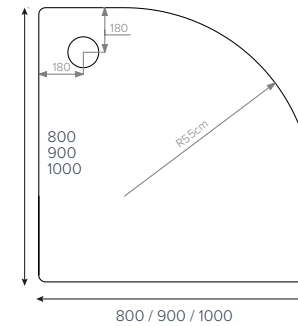

- JTULTRACAST®**
Rectangle
- 900x700mm ■
 - 900x760mm ■
 - 900x800mm ■

- JTULTRACAST®**
Rectangle
- 1000x700mm ■
 - 1000x760mm ■
 - 1000x900mm ■

- JTULTRACAST®**
Rectangle
- 800x700mm
 - 1100x700mm
 - 1100x760mm

- JTULTRACAST®**
Rectangle
- 1000x800mm ■
 - 1100x800mm ■

- JTULTRACAST®**
Rectangle
- 1200x700mm ■
 - 1200x760mm ■
 - 1200x800mm ■
 - 1200x900mm ■
 - 1200x1000mm

JTULTRACAST®
Rectangle

- 1400x800mm
- 1400x900mm ■
- 1500x760mm
- 1600x800mm
- 1700x700mm

JTULTRACAST®
Quadrant

- 800x800mm ■
- 900x900mm ■
- 1000x1000mm ●

JTULTRACAST®
Offset Quadrant

- 900x760mm
- 900x800mm
- 1000x800mm
- 1200x800mm
- 1200x900mm

Key

- Available with Upstands
- Upstands only

We recommend these trays are installed
with a **JTFlow™** 50mm waste