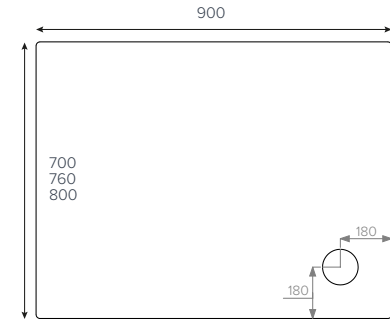

- Available in square, rectangle, quadrant and offset quadrant
- 39 size options
- Integrated 13mm tiling upstand option available
- 50mm waste outlet
- **JTAnti-Slip™** available
- 25 year guarantee

- JTULTRACAST®**
Square
- 700x700mm ■
 - 760x760mm ■
 - 800x800mm ■
 - 900x900mm ■
 - 1000x1000mm ■

- JTULTRACAST®**
Rectangle
- 900x700mm ■
 - 900x760mm ■
 - 900x800mm ■

- JTULTRACAST®**
Rectangle
- 1000x700mm ■
 - 1000x760mm ■
 - 1000x900mm ■

- JTULTRACAST®**
Rectangle
- 800x700mm
 - 1100x700mm
 - 1100x760mm

- JTULTRACAST®**
Rectangle
- 1000x800mm ■
 - 1100x800mm ■

- JTULTRACAST®**
Rectangle
- 1200x700mm ■
 - 1200x760mm ■
 - 1200x800mm ■
 - 1200x900mm ■
 - 1200x1000mm

JTULTRACAST®
Rectangle

- 1400x800mm
- 1400x900mm ■
- 1500x760mm
- 1600x800mm
- 1700x700mm

JTULTRACAST®
Quadrant

- 800x800mm ■
- 900x900mm ■
- 1000x1000mm ●

JTULTRACAST®
Offset Quadrant

- 900x760mm
- 900x800mm
- 1000x800mm
- 1200x800mm
- 1200x900mm

Key

- Available with Upstands
- Upstands only

We recommend these trays are installed
with a **JTFlow™** 50mm waste