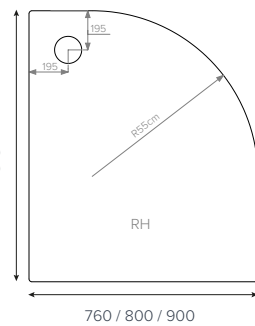

- JTULTRACAST®**
Rectangle
- 900x700mm ■
 - 900x760mm ■
 - 900x800mm ■

- JTULTRACAST®**
Rectangle
- 1000x700mm ■
 - 1000x760mm ■
 - 1000x900mm ■

- JTULTRACAST®**
Rectangle
- 800x700mm
 - 1100x700mm
 - 1100x760mm

- JTULTRACAST®**
Rectangle
- 1000x800mm ■
 - 1100x800mm ■

- JTULTRACAST®**
Rectangle
- 1200x700mm ■
 - 1200x760mm ■
 - 1200x800mm ■
 - 1200x900mm ■
 - 1200x1000mm

JTULTRACAST®
Rectangle

- 1400x800mm
- 1400x900mm ■
- 1500x760mm
- 1600x800mm
- 1700x700mm

JTULTRACAST®
Quadrant

- 800x800mm ■
- 900x900mm ■
- 1000x1000mm ●

JTULTRACAST®
Offset Quadrant

- 900x760mm
- 900x800mm
- 1000x800mm
- 1200x800mm
- 1200x900mm

Key

- Available with Upstands
- Upstands only

We recommend these trays are installed
with a **JTFlow™** 50mm waste