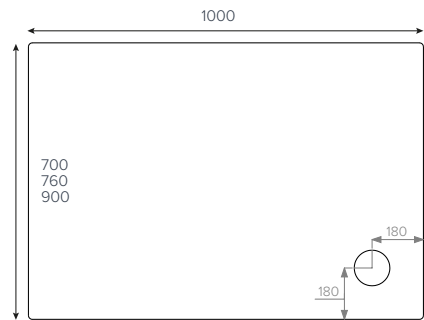

- Available in square, rectangle, quadrant and offset quadrant
- 39 size options
- Integrated 13mm tiling upstand option available
- 50mm waste outlet
- **JTAnti-Slip™** available
- 25 year guarantee

- JTULTRACAST®**
Square
- 700x700mm ■
 - 760x760mm ■
 - 800x800mm ■
 - 900x900mm ■
 - 1000x1000mm ■

- JTULTRACAST®**
Rectangle
- 900x700mm ■
 - 900x760mm ■
 - 900x800mm ■

- JTULTRACAST®**
Rectangle
- 1000x700mm ■
 - 1000x760mm ■
 - 1000x900mm ■

- JTULTRACAST®**
Rectangle
- 800x700mm
 - 1100x700mm
 - 1100x760mm

- JTULTRACAST®**
Rectangle
- 1000x800mm ■
 - 1100x800mm ■

- JTULTRACAST®**
Rectangle
- 1200x700mm ■
 - 1200x760mm ■
 - 1200x800mm ■
 - 1200x900mm ■
 - 1200x1000mm

JTULTRACAST®
Rectangle

- 1400x800mm
- 1400x900mm ■
- 1500x760mm
- 1600x800mm
- 1700x700mm

JTULTRACAST®
Quadrant

- 800x800mm ■
- 900x900mm ■
- 1000x1000mm ●

JTULTRACAST®
Offset Quadrant

- 900x760mm
- 900x800mm
- 1000x800mm
- 1200x800mm
- 1200x900mm

Key

- Available with Upstands
- Upstands only

We recommend these trays are installed
with a **JTFlow™** 50mm waste