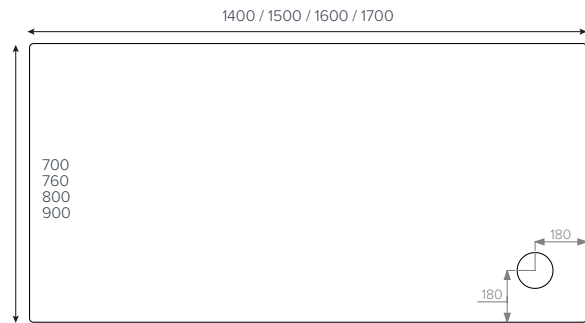

- Available in square, rectangle, quadrant and offset quadrant
- 39 size options
- Integrated 13mm tiling upstand option available
- 50mm waste outlet
- **JTAnti-Slip™** available
- 25 year guarantee

- JTULTRACAST®**
Square
- 700x700mm ■
 - 760x760mm ■
 - 800x800mm ■
 - 900x900mm ■
 - 1000x1000mm ■

- JTULTRACAST®**
Rectangle
- 900x700mm ■
 - 900x760mm ■
 - 900x800mm ■

- JTULTRACAST®**
Rectangle
- 1000x700mm ■
 - 1000x760mm ■
 - 1000x900mm ■

- JTULTRACAST®**
Rectangle
- 800x700mm
 - 1100x700mm
 - 1100x760mm

- JTULTRACAST®**
Rectangle
- 1000x800mm ■
 - 1100x800mm ■

- JTULTRACAST®**
Rectangle
- 1200x700mm ■
 - 1200x760mm ■
 - 1200x800mm ■
 - 1200x900mm ■
 - 1200x1000mm

JTULTRACAST®
Rectangle

- 1400x800mm
- 1400x900mm ■
- 1500x760mm
- 1600x800mm
- 1700x700mm

JTULTRACAST®
Quadrant

- 800x800mm ■
- 900x900mm ■
- 1000x1000mm ●

JTULTRACAST®
Offset Quadrant

- 900x760mm
- 900x800mm
- 1000x800mm
- 1200x800mm
- 1200x900mm

Key

- Available with Upstands
- Upstands only

We recommend these trays are installed
with a **JTFlow™** 50mm waste