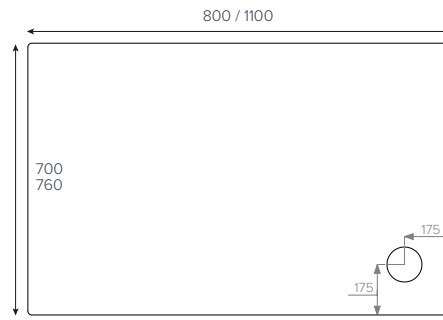

- Available in square, rectangle, quadrant and offset quadrant
- 39 size options
- Integrated 13mm tiling upstand option available
- 50mm waste outlet
- **JTAnti-Slip™** available
- 25 year guarantee

- JTULTRACAST®**
Square
- 700x700mm ■
 - 760x760mm ■
 - 800x800mm ■
 - 900x900mm ■
 - 1000x1000mm ■

- JTULTRACAST®**
Rectangle
- 900x700mm ■
 - 900x760mm ■
 - 900x800mm ■

- JTULTRACAST®**
Rectangle
- 1000x700mm ■
 - 1000x760mm ■
 - 1000x900mm ■

- JTULTRACAST®**
Rectangle
- 800x700mm
 - 1100x700mm
 - 1100x760mm

- JTULTRACAST®**
Rectangle
- 1000x800mm ■
 - 1100x800mm ■

- JTULTRACAST®**
Rectangle
- 1200x700mm ■
 - 1200x760mm ■
 - 1200x800mm ■
 - 1200x900mm ■
 - 1200x1000mm

JTULTRACAST®
Rectangle

- 1400x800mm
- 1400x900mm ■
- 1500x760mm
- 1600x800mm
- 1700x700mm

JTULTRACAST®
Quadrant

- 800x800mm ■
- 900x900mm ■
- 1000x1000mm ●

JTULTRACAST®
Offset Quadrant

- 900x760mm
- 900x800mm
- 1000x800mm
- 1200x800mm
- 1200x900mm

Key

- Available with Upstands
- Upstands only

We recommend these trays are installed
with a **JTFlow™** 50mm waste