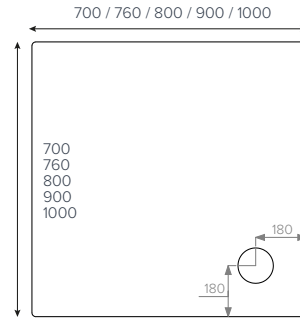

- Available in square, rectangle, quadrant and offset quadrant
- 39 size options
- Integrated 13mm tiling upstand option available
- 50mm waste outlet
- **JTAnti-Slip™** available
- 25 year guarantee

- JTULTRACAST®**
Square
- 700x700mm ■
 - 760x760mm ■
 - 800x800mm ■
 - 900x900mm ■
 - 1000x1000mm ■

- JTULTRACAST®**
Rectangle
- 900x700mm ■
 - 900x760mm ■
 - 900x800mm ■

- JTULTRACAST®**
Rectangle
- 1000x700mm ■
 - 1000x760mm ■
 - 1000x900mm ■

- JTULTRACAST®**
Rectangle
- 800x700mm
 - 1100x700mm
 - 1100x760mm

- JTULTRACAST®**
Rectangle
- 1000x800mm ■
 - 1100x800mm ■

- JTULTRACAST®**
Rectangle
- 1200x700mm ■
 - 1200x760mm ■
 - 1200x800mm ■
 - 1200x900mm ■
 - 1200x1000mm

JTULTRACAST®
Rectangle

- 1400x800mm
- 1400x900mm ■
- 1500x760mm
- 1600x800mm
- 1700x700mm

JTULTRACAST®
Quadrant

- 800x800mm ■
- 900x900mm ■
- 1000x1000mm ●

JTULTRACAST®
Offset Quadrant

- 900x760mm
- 900x800mm
- 1000x800mm
- 1200x800mm
- 1200x900mm

Key

- Available with Upstands
- Upstands only

We recommend these trays are installed
with a **JTFlow™** 50mm waste