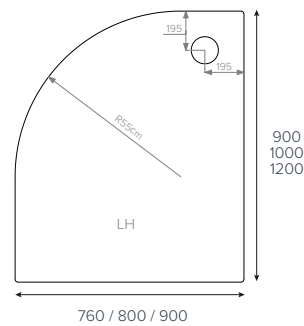

- JTULTRACAST®**
Rectangle
- 900x700mm ■
 - 900x760mm ■
 - 900x800mm ■

- JTULTRACAST®**
Rectangle
- 1000x700mm ■
 - 1000x760mm ■
 - 1000x900mm ■

- JTULTRACAST®**
Rectangle
- 800x700mm
 - 1100x700mm
 - 1100x760mm

- JTULTRACAST®**
Rectangle
- 1000x800mm ■
 - 1100x800mm ■

- JTULTRACAST®**
Rectangle
- 1200x700mm ■
 - 1200x760mm ■
 - 1200x800mm ■
 - 1200x900mm ■
 - 1200x1000mm

JTULTRACAST®
Rectangle

- 1400x800mm
- 1400x900mm ■
- 1500x760mm
- 1600x800mm
- 1700x700mm

JTULTRACAST®
Quadrant

- 800x800mm ■
- 900x900mm ■
- 1000x1000mm ●

JTULTRACAST®
Offset Quadrant

- 900x760mm
- 900x800mm
- 1000x800mm
- 1200x800mm
- 1200x900mm

Key

- Available with Upstands
- Upstands only

We recommend these trays are installed
with a **JTFlow™** 50mm waste