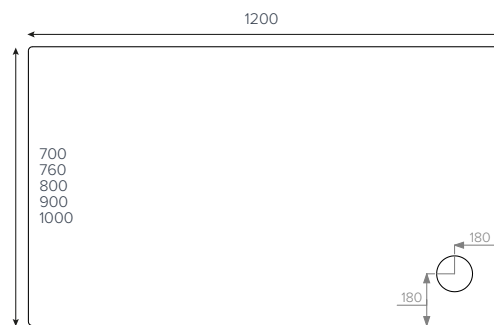

- Available in square, rectangle, quadrant and offset quadrant
- 39 size options
- Integrated 13mm tiling upstand option available
- 50mm waste outlet
- **JTAnti-Slip™** available
- 25 year guarantee

- JTULTRACAST®**
Square
- 700x700mm ■
 - 760x760mm ■
 - 800x800mm ■
 - 900x900mm ■
 - 1000x1000mm ■

- JTULTRACAST®**
Rectangle
- 900x700mm ■
 - 900x760mm ■
 - 900x800mm ■

- JTULTRACAST®**
Rectangle
- 1000x700mm ■
 - 1000x760mm ■
 - 1000x900mm ■

- JTULTRACAST®**
Rectangle
- 800x700mm
 - 1100x700mm
 - 1100x760mm

- JTULTRACAST®**
Rectangle
- 1000x800mm ■
 - 1100x800mm ■

- JTULTRACAST®**
Rectangle
- 1200x700mm ■
 - 1200x760mm ■
 - 1200x800mm ■
 - 1200x900mm ■
 - 1200x1000mm

JTULTRACAST®
Rectangle

- 1400x800mm
- 1400x900mm ■
- 1500x760mm
- 1600x800mm
- 1700x700mm

JTULTRACAST®
Quadrant

- 800x800mm ■
- 900x900mm ■
- 1000x1000mm ●

JTULTRACAST®
Offset Quadrant

- 900x760mm
- 900x800mm
- 1000x800mm
- 1200x800mm
- 1200x900mm

Key

- Available with Upstands
- Upstands only

We recommend these trays are installed
with a **JTFlow™** 50mm waste