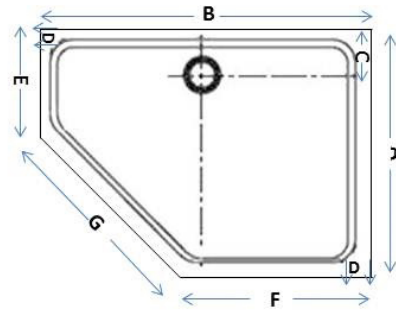

Phoenix

DESIGNED FOR YOU

Technical Data Sheet

Range: Shower Enclosures

Type: Idyllic Neo Hinged

Code: SE821L SE821R

Version/Date: v4 01/19

Right hand extended pentagon
Technical drawing

Left hand extended pentagon
Technical drawing

RIGHT HAND EXTENDED PENTAGON

Size (mm)	Dimensions (mm)						
	A	B	C	D	E	F	G
1200 x 900 R.H	900	1200	185 x 600	60	400	700	700

LEFT HANDEXTENDED PENTAGON

Size (mm)	Dimensions (mm)						
	A	B	C	D	E	F	G
1200 x 900 L.H	900	1200	185 x 600	60	400	700	700

Information:

Door opening: 59cm

Height: 195cm

Min/Max adjustment: 117 - 88.5cm

8mm Safety glass

Chrome on brass handles/rise & fall hinges

Guarantee/Aftercare: During installation extra care must be taken to avoid damaging the fittings. We provide a guarantee against faulty manufacture or materials (excluding serviceable parts), providing they have been installed, cared for and used in accordance with our instructions and good plumbing practice.

Notes: Drawings may not be to scale. All dimensions in mm unless otherwise stated. Information correct at time of printing but subject to change at any time.