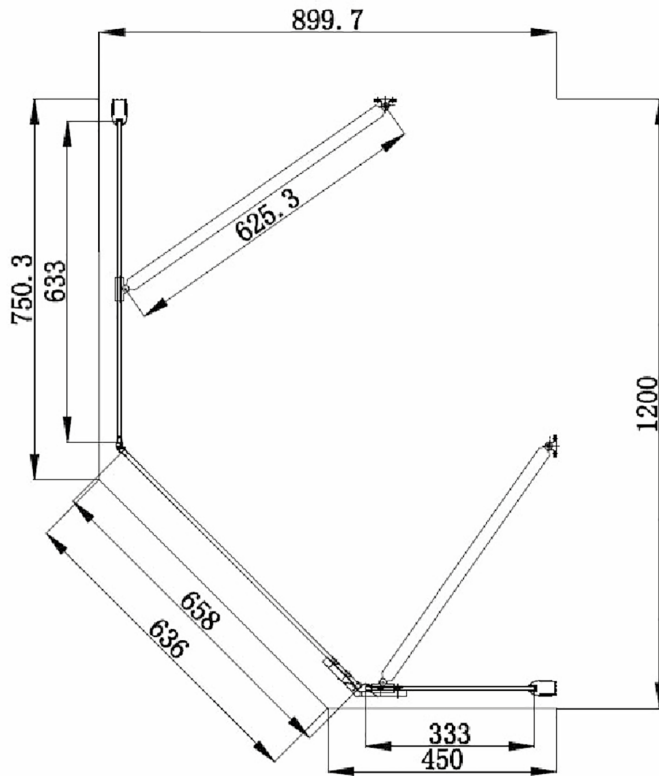

Phoenix

DESIGNED FOR YOU

Technical Data Sheet

Range: Shower Enclosures

Type: Idyllic Neo Hinged

Code: SE821L SE821R

Version/Date: v4 01/19

Right hand extended pentagon
Technical drawing

Left hand extended pentagon
Technical drawing

RIGHT HAND EXTENDED PENTAGON

Size (mm)	Dimensions (mm)						
	A	B	C	D	E	F	G
1200 x 900 R.H	900	1200	185 x 600	60	400	700	700

LEFT HANDEXTENDED PENTAGON

Size (mm)	Dimensions (mm)						
	A	B	C	D	E	F	G
1200 x 900 L.H	900	1200	185 x 600	60	400	700	700

Information:

Door opening: 59cm

Height: 195cm

Min/Max adjustment: 117 - 88.5cm

8mm Safety glass

Chrome on brass handles/rise & fall hinges

Guarantee/Aftercare: During installation extra care must be taken to avoid damaging the fittings. We provide a guarantee against faulty manufacture or materials (excluding serviceable parts), providing they have been installed, cared for and used in accordance with our instructions and good plumbing practice.

Notes: Drawings may not be to scale. All dimensions in mm unless otherwise stated. Information correct at time of printing but subject to change at any time.