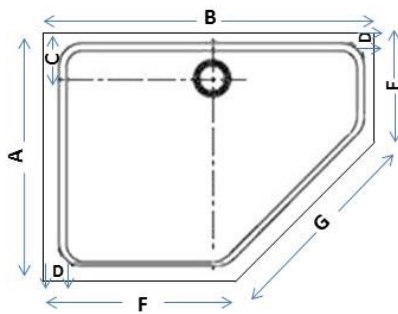

Phoenix

DESIGNED FOR YOU

Technical Data Sheet

Range: Shower Enclosures

Type: Idyllic Neo Hinged

Code: SE821L SE821R

Version/Date: v4 01/19

Right hand extended pentagon
Technical drawing

Left hand extended pentagon
Technical drawing

RIGHT HAND EXTENDED PENTAGON

Size (mm)	Dimensions (mm)						
	A	B	C	D	E	F	G
1200 x 900 R.H	900	1200	185 x 600	60	400	700	700

LEFT HANDEXTENDED PENTAGON

Size (mm)	Dimensions (mm)						
	A	B	C	D	E	F	G
1200 x 900 L.H	900	1200	185 x 600	60	400	700	700

Information:

Door opening: 59cm

Height: 195cm

Min/Max adjustment: 117 - 88.5cm

8mm Safety glass

Chrome on brass handles/rise & fall hinges

Guarantee/Aftercare: During installation extra care must be taken to avoid damaging the fittings. We provide a guarantee against faulty manufacture or materials (excluding serviceable parts), providing they have been installed, cared for and used in accordance with our instructions and good plumbing practice.

Notes: Drawings may not be to scale. All dimensions in mm unless otherwise stated. Information correct at time of printing but subject to change at any time.