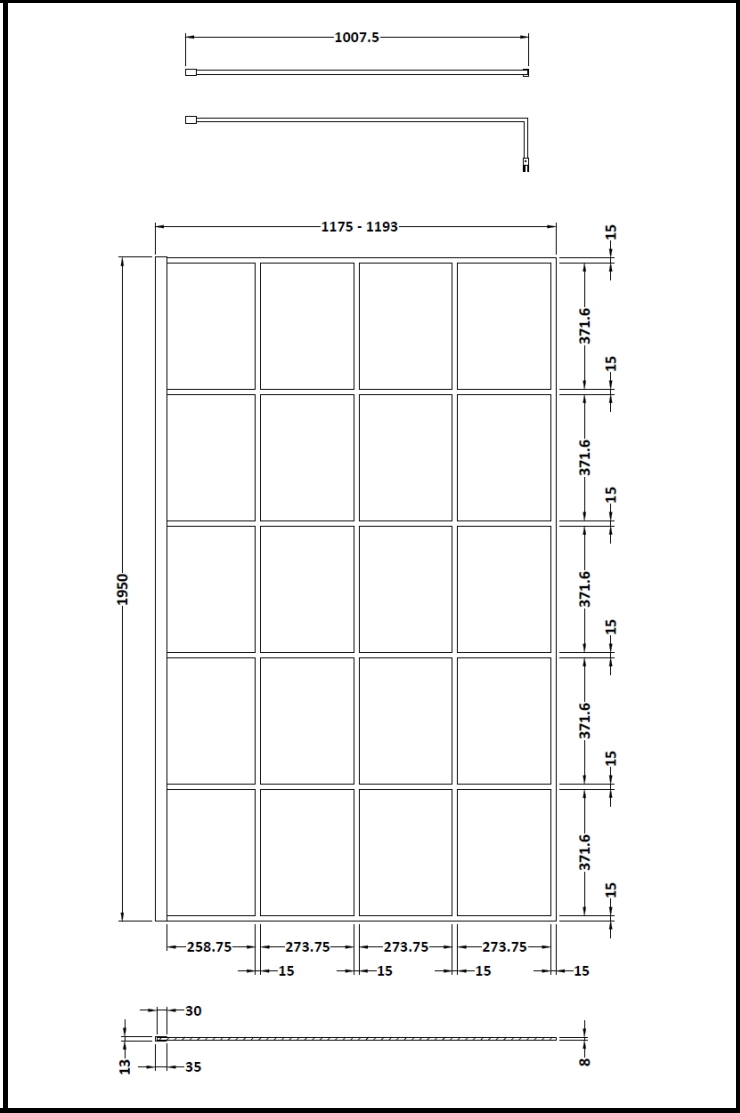

CUSTOMER DATA SHEET - ENCLOSURES

SALES CODE: WRSF12	DESCRIPTION: Framed Wetroom Screen 1200X1950x8mm
---------------------------	---

PRODUCT DIMENSIONS			
Height (mm)	Width (mm)	Depth (mm)	Nett Wgt Kg
1950	1200	14	53.2

PACKAGING DIMENSIONS			
Height (mm)	Width (mm)	Length (mm)	Gross Wgt Kg
60	1250	2070	53.2

PACKAGING DATA			
Box Colour	Brown Cardboard Box - Printed		
Box Qty	1	Label Colour	Not Applicable
Label Size	x	Label Qty	0

OUTER BOX DIMENSIONS (If Applicable)				
Height (mm)	Width (mm)	Depth (mm)	Length (mm)	Gross Wgt Kg
Barcode	5056211806943			

PRODUCT DETAILS	
Country of Origin	China
Fitting Instruction	Yes
Profile Material	Aluminium
Adjustments (mm)	1175mm - 1193mm
Swing In Dim (mm)	N/A
Radius (mm)	Not Applicable
Easy Fit	No
Handle Style	Not Applicable
Enclosure Design	Frameless
Support Bar Inc'	Support Bar Included