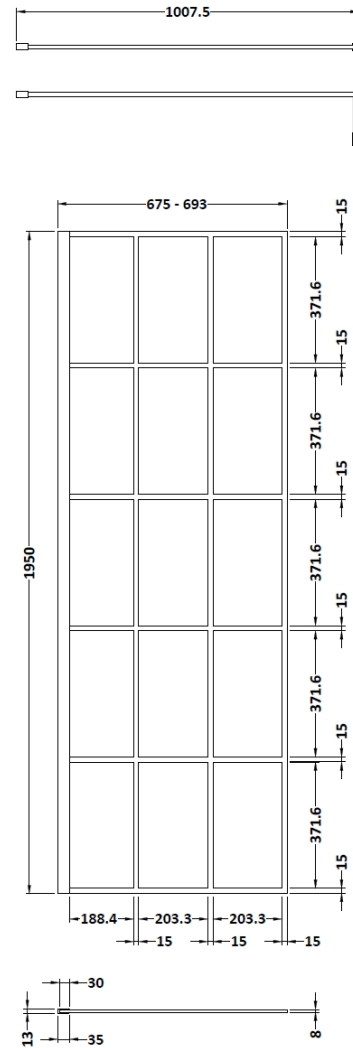

CUSTOMER DATA SHEET - ENCLOSURES

SALES CODE: WRSF070

DESCRIPTION: Framed Wetroom Screen 700X1950x8mm

PRODUCT DIMENSIONS

Height (mm)	Width (mm)	Depth (mm)	Nett Wgt Kg
1950	700	14	31.1

PACKAGING DIMENSIONS

Height (mm)	Width (mm)	Length (mm)	Gross Wgt Kg
60	750	2070	31.1

PACKAGING DATA

Box Colour	Brown Cardboard Box - Printed		
Box Qty	1	Label Colour	Not Applicable
Label Size	x	Label Qty	0

OUTER BOX DIMENSIONS (If Applicable)

Height (mm)	Width (mm)	Depth (mm)	Length (mm)	Gross Wgt Kg
Barcode	5056211806882			

PRODUCT DETAILS

Country of Origin	China
Fitting Instruction	Yes
Profile Material	Aluminium
Adjustments (mm)	675mm - 693mm
Swing In Dim (mm)	N/A
Radius (mm)	Not Applicable
Easy Fit	No
Handle Style	Not Applicable
Enclosure Design	Frameless
Support Bar Inc'	Support Bar Included