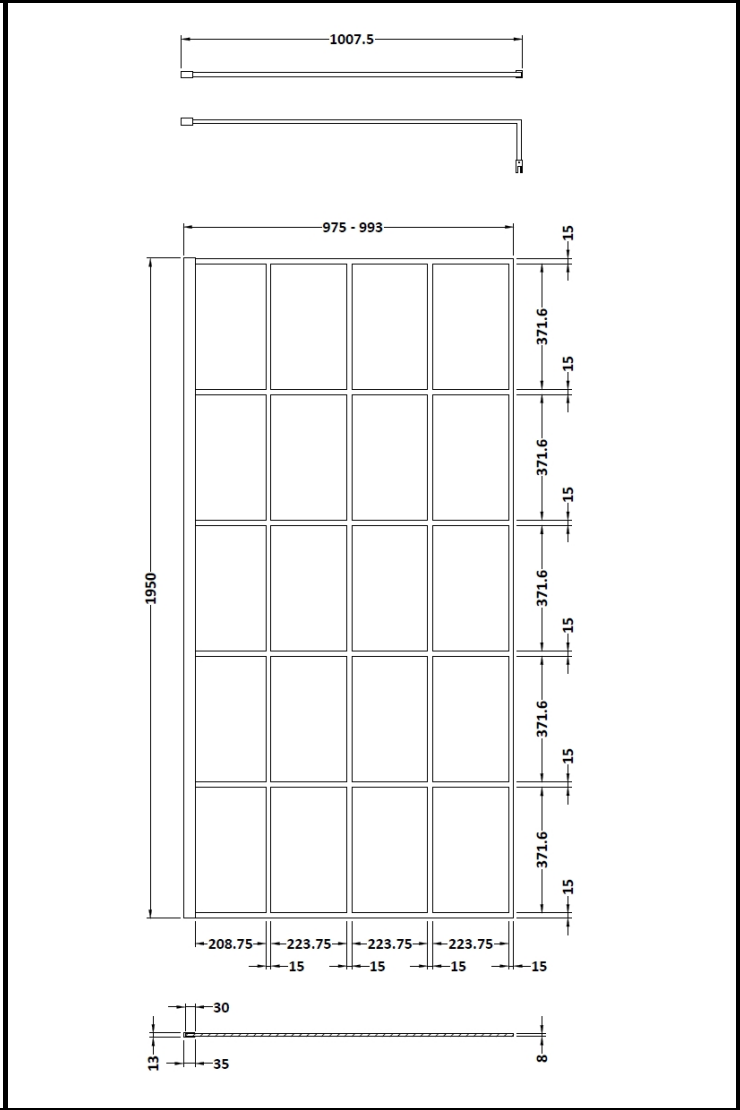

CUSTOMER DATA SHEET - ENCLOSURES

SALES CODE: WRSF10	DESCRIPTION: Framed Wetroom Screen 1000X1950x8mm
---------------------------	---

PRODUCT DIMENSIONS			
Height (mm)	Width (mm)	Depth (mm)	Nett Wgt Kg
1950	1000	14	44.8

PACKAGING DIMENSIONS			
Height (mm)	Width (mm)	Length (mm)	Gross Wgt Kg
60	1050	2070	44.8

PACKAGING DATA			
Box Colour	Brown Cardboard Box - Printed		
Box Qty	1	Label Colour	Not Applicable
Label Size	x	Label Qty	0

OUTER BOX DIMENSIONS (If Applicable)				
Height (mm)	Width (mm)	Depth (mm)	Length (mm)	Gross Wgt Kg
Barcode	5056211806929			

PRODUCT DETAILS	
Country of Origin	China
Fitting Instruction	Yes
Profile Material	Aluminium
Adjustments (mm)	975mm - 993mm
Swing In Dim (mm)	N/A
Radius (mm)	Not Applicable
Easy Fit	No
Handle Style	Not Applicable
Enclosure Design	Frameless
Support Bar Inc'	Support Bar Included
CE Approval	Yes
Profile Finish	Matt Black
Entry Width (mm)	N/A
Swing Out Dim (mm)	N/A
Glass Thickness (mm)	8
Easy Clean	No
Handle Material	Not Applicable
Wheel Type	Not Applicable
Extras	None