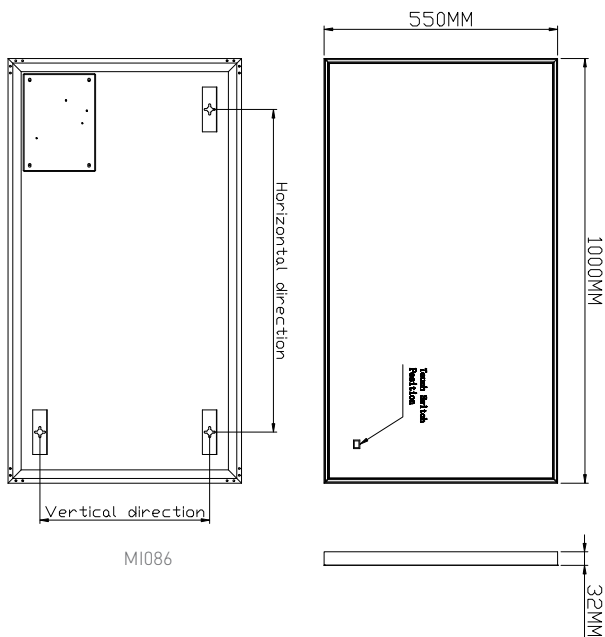

Phoenix

DESIGNED FOR YOU

Technical Data Sheet

Range: Mirrors
 Type: Bordo
 Code: MI085 86 87
 Version/Date: v1 01/18

Information:

- LED backlit
- Touch On/Off
- Heated demister pad

- Vertical/horizontal mounting
- IP44 rated
- A+ Energy Rating

Notes: Drawings may not be to scale. All dimensions in mm unless otherwise stated. Information correct at time of printing but subject to change at any time.