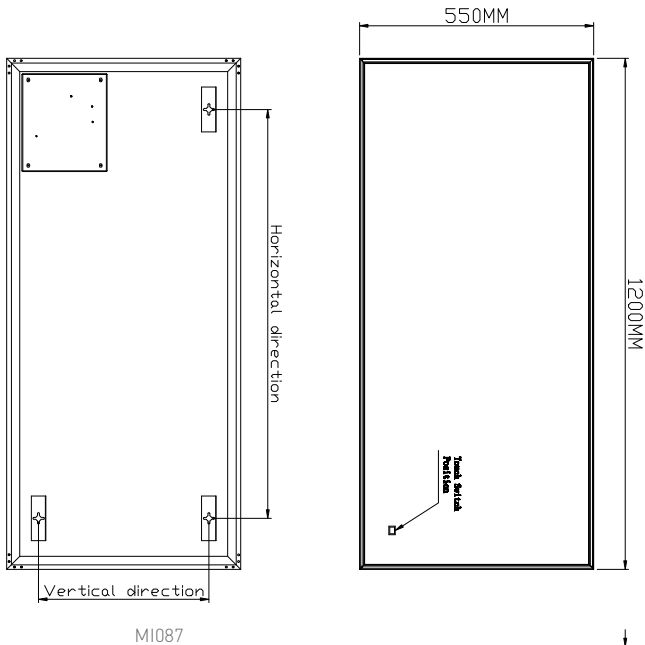

Phoenix

DESIGNED FOR YOU

Technical Data Sheet

Range: Mirrors
 Type: Bordo
 Code: MI085 86 87
 Version/Date: v1 01/18

Information:

- LED backlit
- Touch On/Off
- Heated demister pad

- Vertical/horizontal mounting
- IP44 rated
- A+ Energy Rating

Notes: Drawings may not be to scale. All dimensions in mm unless otherwise stated. Information correct at time of printing but subject to change at any time.