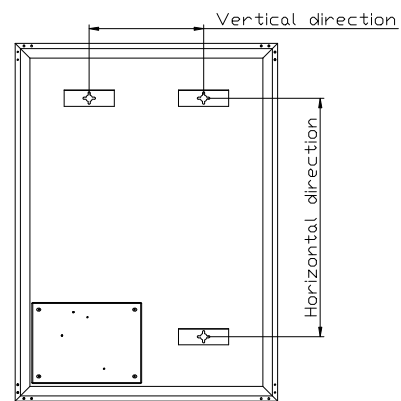

Phoenix

DESIGNED FOR YOU

Technical Data Sheet

Range: Mirrors
 Type: Bordo
 Code: MI085 86 87
 Version/Date: v1 01/18

Information:

- LED backlit
- Touch On/Off
- Heated demister pad

- Vertical/horizontal mounting
- IP44 rated
- A+ Energy Rating

Notes: Drawings may not be to scale. All dimensions in mm unless otherwise stated. Information correct at time of printing but subject to change at any time.