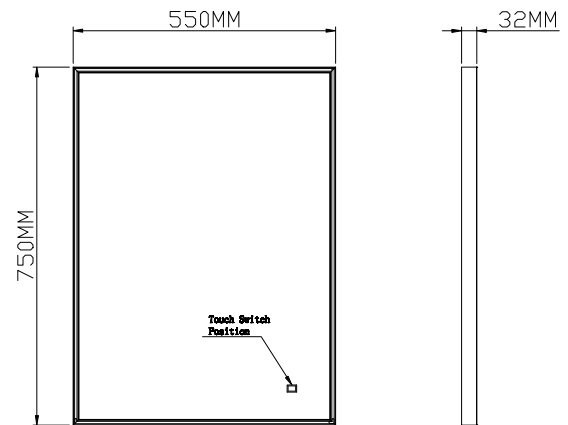

Phoenix

DESIGNED FOR YOU

Technical Data Sheet

Range: Mirrors
 Type: Bordo
 Code: MI085 86 87
 Version/Date: v1 01/18

Information:

- LED backlit
- Touch On/Off
- Heated demister pad

- Vertical/horizontal mounting
- IP44 rated
- A+ Energy Rating

Notes: Drawings may not be to scale. All dimensions in mm unless otherwise stated. Information correct at time of printing but subject to change at any time.