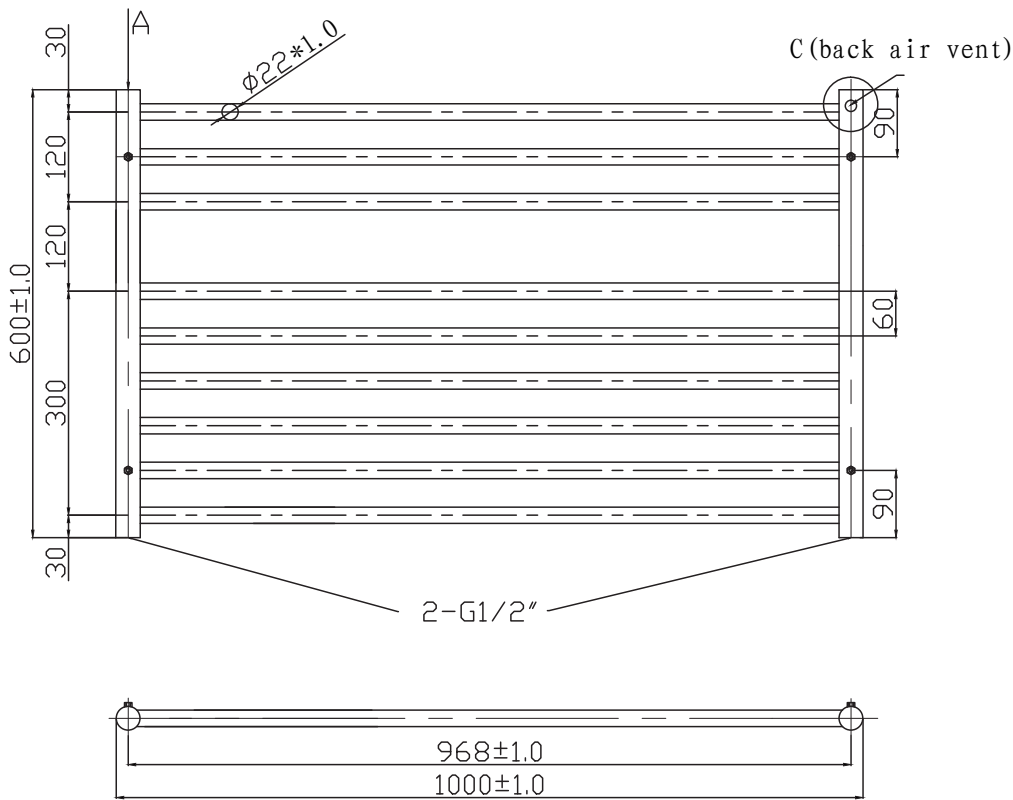

Phoenix

DESIGNED FOR YOU

Technical Data Sheet

Range: Radiators
 Type: Zonta
 Code: RA320
 Version/Date: v1 04/16

800 x 1200 Model shown

Information:

Height	Width	Pipe Centres	Wall to Pipe Centres	Watts	BTU's	Code
600	1000	968	87	377	1286	RA320

Notes: Drawings may not be to scale. All dimensions in mm unless otherwise stated. Information correct at time of printing but subject to change at any time.