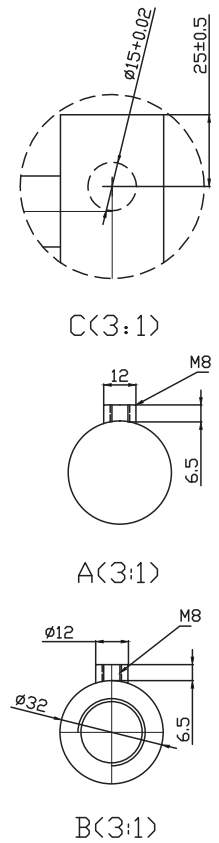

Phoenix

DESIGNED FOR YOU

Technical Data Sheet

Range: Radiators
 Type: Zonta
 Code: RA320
 Version/Date: v1 04/16

800 x 1200 Model shown

Information:

Height	Width	Pipe Centres	Wall to Pipe Centres	Watts	BTU's	Code
600	1000	968	87	377	1286	RA320

Notes: Drawings may not be to scale. All dimensions in mm unless otherwise stated. Information correct at time of printing but subject to change at any time.