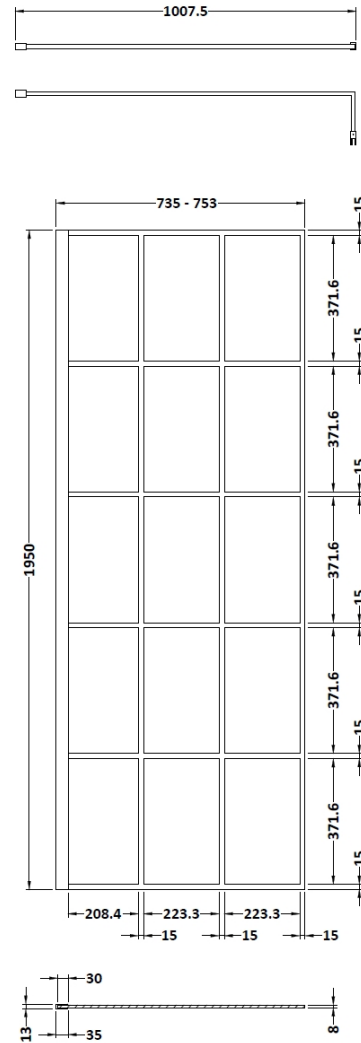

CUSTOMER DATA SHEET - ENCLOSURES

SALES CODE: WRSF076

DESCRIPTION: Framed Wetroom Screen 760X1950x8mm

PRODUCT DIMENSIONS

Height (mm)	Width (mm)	Depth (mm)	Nett Wgt Kg
1950	760	14	34.2

PACKAGING DIMENSIONS

Height (mm)	Width (mm)	Length (mm)	Gross Wgt Kg
60	810	2070	34.2

PACKAGING DATA

Box Colour	Brown Cardboard Box - Printed		
Box Qty	1	Label Colour	Not Applicable
Label Size	x	Label Qty	0

OUTER BOX DIMENSIONS (If Applicable)

Height (mm)	Width (mm)	Depth (mm)	Length (mm)	Gross Wgt Kg
Barcode	5056211806899			

PRODUCT DETAILS

Country of Origin	China
Fitting Instruction	Yes
Profile Material	Aluminium
Adjustments (mm)	735mm - 753mm
Swing In Dim (mm)	N/A
Radius (mm)	Not Applicable
Easy Fit	No
Handle Style	Not Applicable
Enclosure Design	Frameless
Support Bar Inc'	Support Bar Included