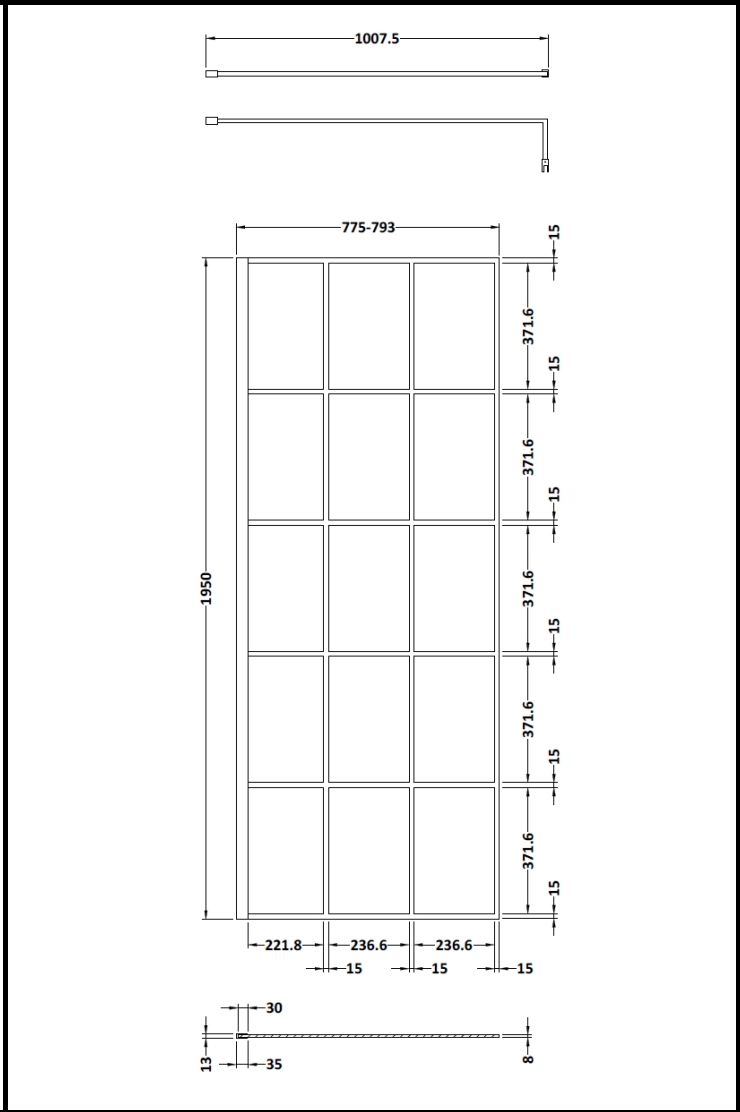

## CUSTOMER DATA SHEET - ENCLOSURES

<b>SALES CODE:</b> WRSF080	<b>DESCRIPTION:</b> Framed Wetroom Screen 800X1950x8mm
----------------------------	--

PRODUCT DIMENSIONS			
Height (mm)	Width (mm)	Depth (mm)	Nett Wgt Kg
1950	800	14	35.9

PACKAGING DIMENSIONS			
Height (mm)	Width (mm)	Length (mm)	Gross Wgt Kg
60	850	2070	35.9

PACKAGING DATA			
Box Colour	Brown Cardboard Box - Printed		
Box Qty	1	Label Colour	Not Applicable
Label Size	x	Label Qty	0

OUTER BOX DIMENSIONS (If Applicable)				
Height (mm)	Width (mm)	Depth (mm)	Length (mm)	Gross Wgt Kg
Barcode	5056211806905			

PRODUCT DETAILS	
Country of Origin	China
Fitting Instruction	Yes
Profile Material	Aluminium
Adjustments (mm)	775mm - 793mm
Swing In Dim (mm)	N/A
Radius (mm)	Not Applicable
Easy Fit	No
Handle Style	Not Applicable
Enclosure Design	Frameless
Support Bar Inc'	Support Bar Included
CE Approval	Yes
Profile Finish	Matt Black
Entry Width (mm)	N/A
Swing Out Dim (mm)	N/A
Glass Thickness (mm)	8
Easy Clean	No
Handle Material	Not Applicable
Wheel Type	Not Applicable
Extras	None