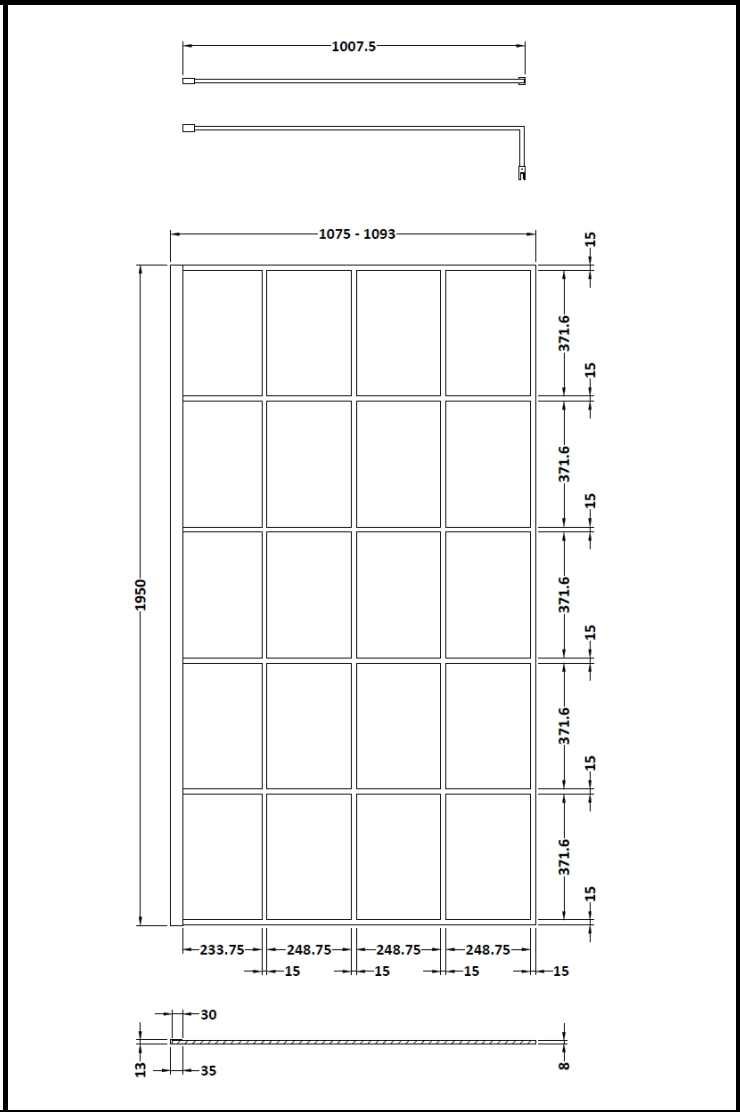

CUSTOMER DATA SHEET - ENCLOSURES

SALES CODE: WRSF11	DESCRIPTION: Framed Wetroom Screen 1100X1950x8mm
---------------------------	---

PRODUCT DIMENSIONS			
Height (mm)	Width (mm)	Depth (mm)	Nett Wgt Kg
1950	1100	14	48.8

PACKAGING DIMENSIONS			
Height (mm)	Width (mm)	Length (mm)	Gross Wgt Kg
60	1150	2070	48.8

PACKAGING DATA			
Box Colour			
Box Qty	1	Label Colour	
Label Size	x	Label Qty	

OUTER BOX DIMENSIONS (If Applicable)				
Height (mm)	Width (mm)	Depth (mm)	Length (mm)	Gross Wgt Kg
Barcode				

PRODUCT DETAILS	
Country of Origin	China
Fitting Instruction	Yes
Profile Material	Aluminium
Adjustments (mm)	980mm - 1100mm
Swing In Dim (mm)	N/A
Radius (mm)	Not Applicable
Easy Fit	No
Handle Style	Not Applicable
Enclosure Design	Frameless
Support Bar Inc'	Support Bar Included
CE Approval	Yes
Profile Finish	Matt Black
Entry Width (mm)	N/A
Swing Out Dim (mm)	N/A
Glass Thickness (mm)	8
Easy Clean	No
Handle Material	Not Applicable
Wheel Type	Not Applicable
Extras	None