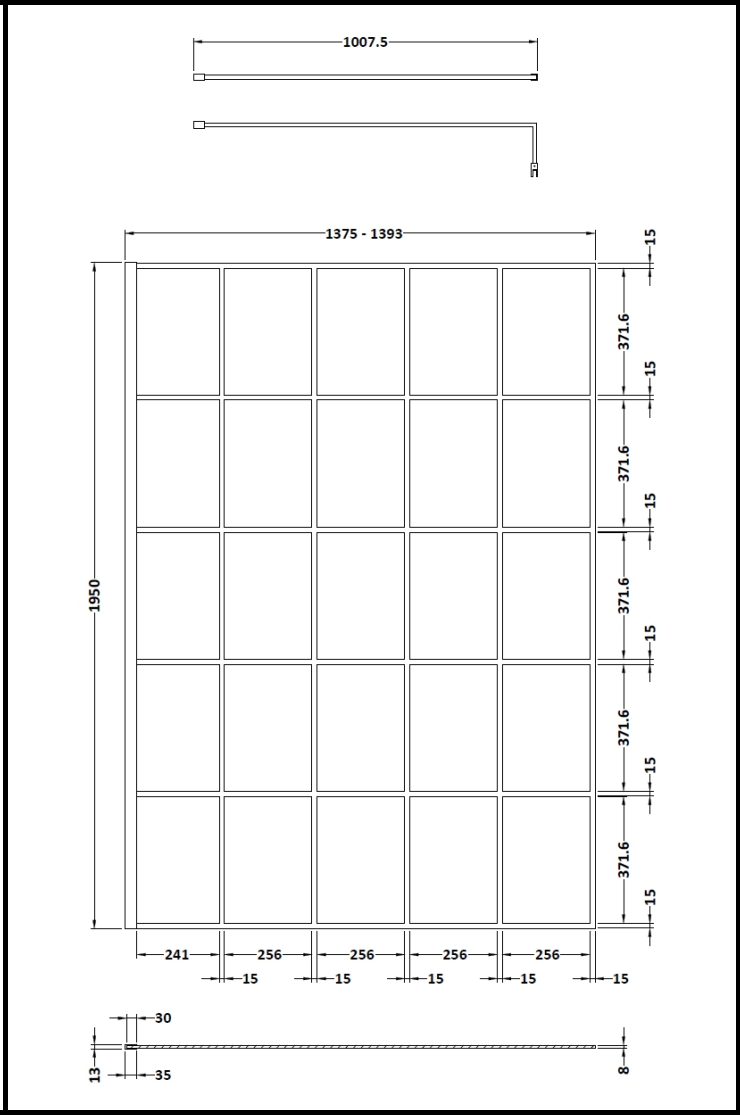

CUSTOMER DATA SHEET - ENCLOSURES

SALES CODE: WRSF14	DESCRIPTION: Framed Wetroom Screen 1400X1950x8mm
---------------------------	---------------------------------------------------------

PRODUCT DIMENSIONS			
Height (mm)	Width (mm)	Depth (mm)	Nett Wgt Kg
1950	1400	14	62.7

PACKAGING DIMENSIONS			
Height (mm)	Width (mm)	Length (mm)	Gross Wgt Kg
60	1450	2070	62.7

PACKAGING DATA			
Box Colour	Brown Cardboard Box - Printed		
Box Qty	1	Label Colour	Not Applicable
Label Size	x	Label Qty	0

OUTER BOX DIMENSIONS (If Applicable)				
Height (mm)	Width (mm)	Depth (mm)	Length (mm)	Gross Wgt Kg
Barcode	5056211806950			

PRODUCT DETAILS	
Country of Origin	China
Fitting Instruction	Yes
Profile Material	Aluminium
Adjustments (mm)	1375mm - 1393mm
Swing In Dim (mm)	N/A
Radius (mm)	Not Applicable
Easy Fit	No
Handle Style	Not Applicable
Enclosure Design	Frameless
Support Bar Inc'	Support Bar Included
CE Approval	Yes
Profile Finish	Matt Black
Entry Width (mm)	N/A
Swing Out Dim (mm)	N/A
Glass Thickness (mm)	8
Easy Clean	No
Handle Material	Not Applicable
Wheel Type	Not Applicable
Extras	None